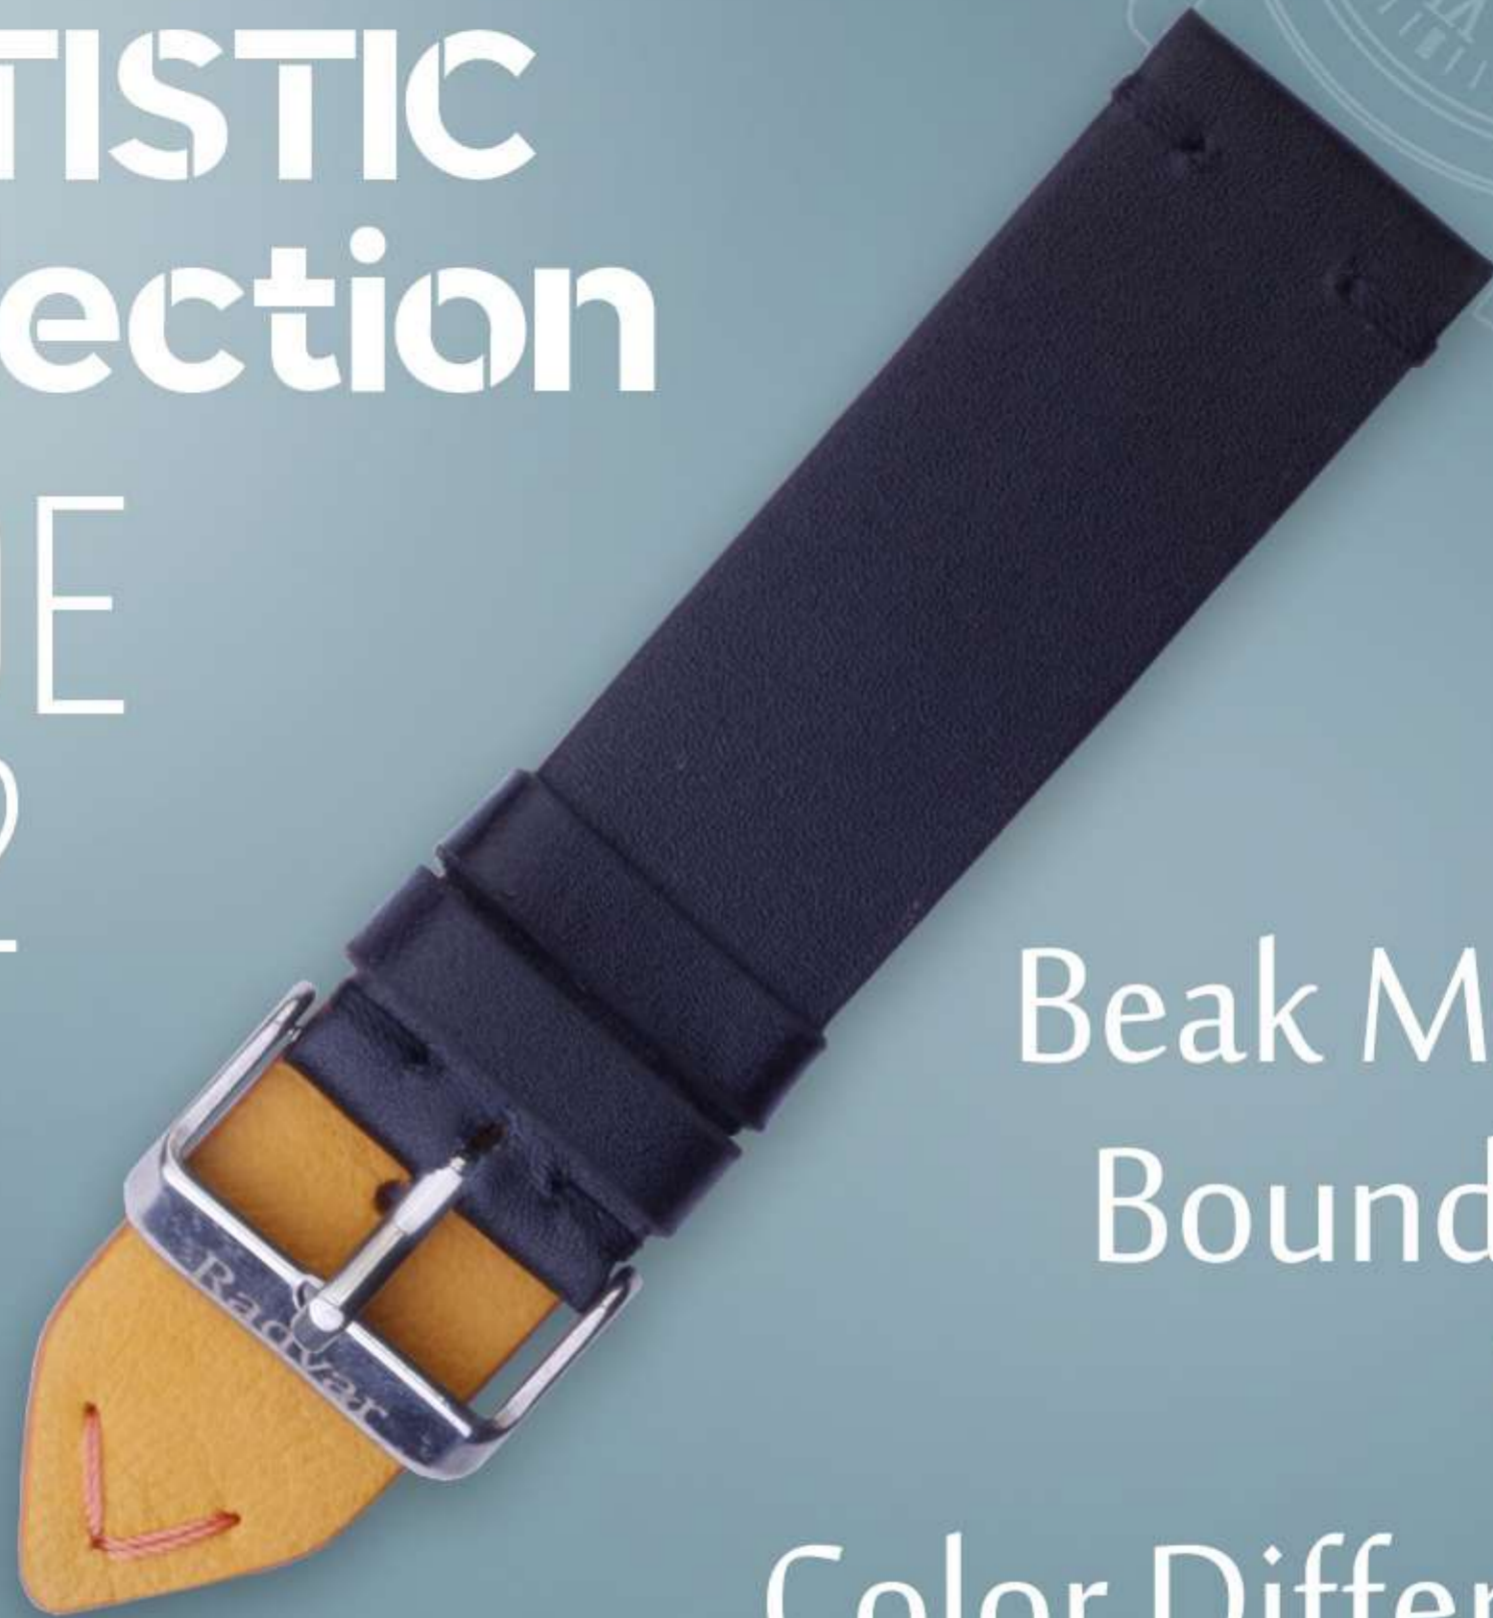

CODE
WM2

Beak Mental
Bounderies
With
Color Difference

Confidence is in your hand
RADVAR_WATCH_STRAMP
www.radvarco.com

ARTISTIC Collection

CODE
WM2

Beak Mental
Bounderies
With
Color Difference

Confidence is in your hand
RADVAR_WATCH_STRAMP
www.radvarco.com